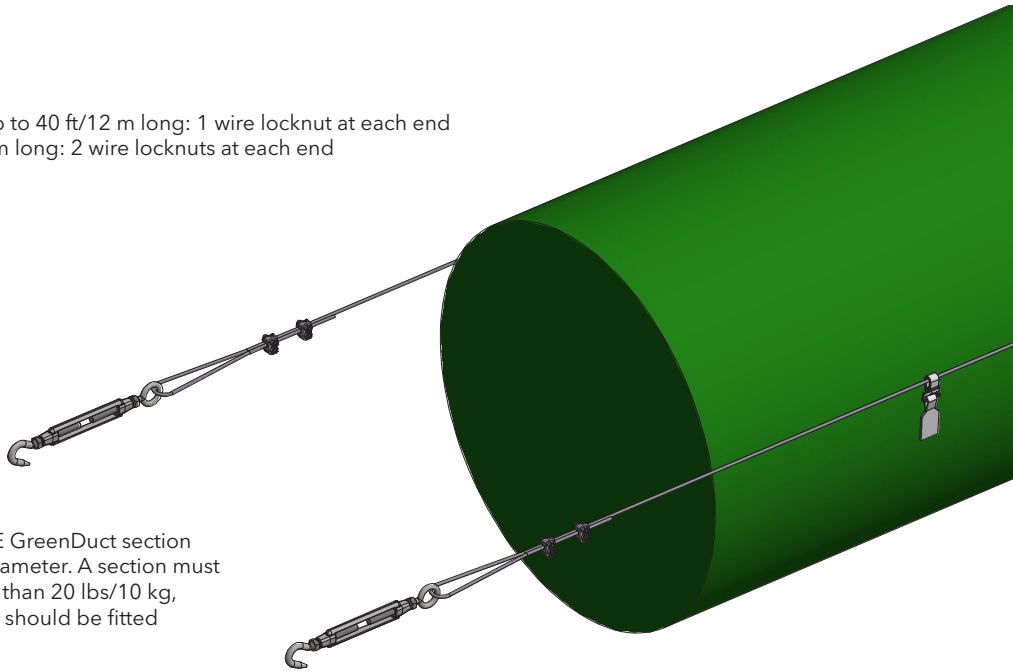

# Wire Mini (Cable) double row GW-0003-01

Fabric ducts up to 40 ft/12 m long: 1 wire locknut at each end  
Over 40 ft/12 m long: 2 wire locknuts at each end

Max. length per KE GreenDuct section depends on the diameter. A section must never weigh more than 20 lbs/10 kg, otherwise a zipper should be fitted

Not inflated

Inflated