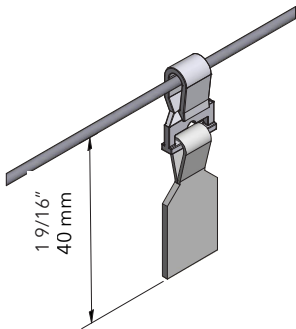

# Wire Mini (Cable) double row GW-0003-01

Fabric ducts up to 40 ft/12 m long: 1 wire locknut at each end  
Over 40 ft/12 m long: 2 wire locknuts at each end

Max. length per KE GreenDuct section depends on the diameter. A section must never weigh more than 20 lbs/10 kg, otherwise a zipper should be fitted