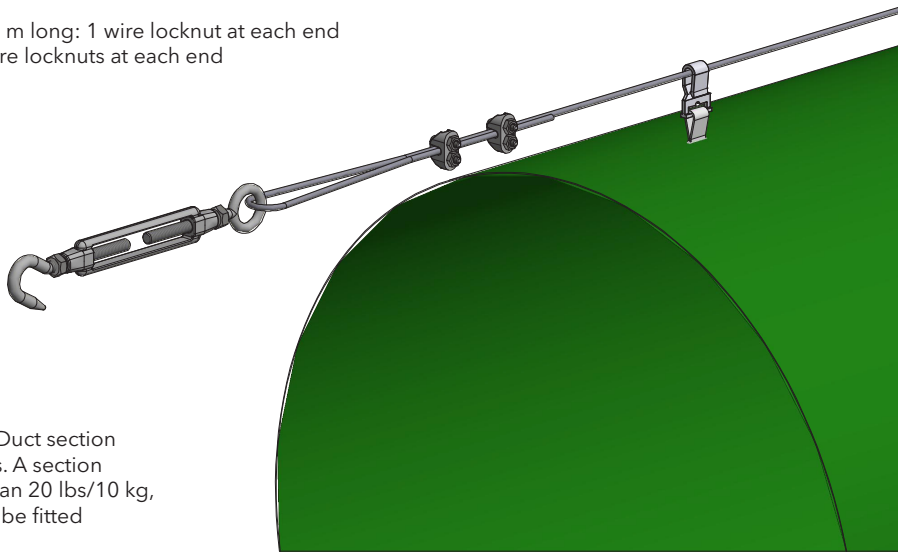

# Wire Mini (Cable) single row GW-0003-01

Fabric ducts up to 40 ft/12 m long: 1 wire locknut at each end  
Over 40 ft/12 m long: 2 wire locknuts at each end

Max. length per KE GreenDuct section depends on the diameters. A section must never weigh more than 20 lbs/10 kg, otherwise a zipper should be fitted