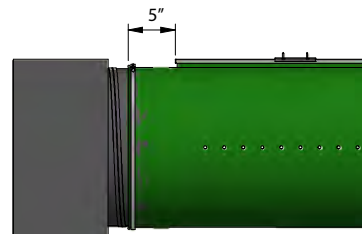

Safetrack Mini, round duct, mounting

GS-0005-01

Max. length per GreenDuct section depends on diameter. A section must never weigh more than 20 lbs/10 kg, otherwise a zipper should be fitted

Hole number and type may vary according to specific order

Max. 10\"/>

Max. 250 mm