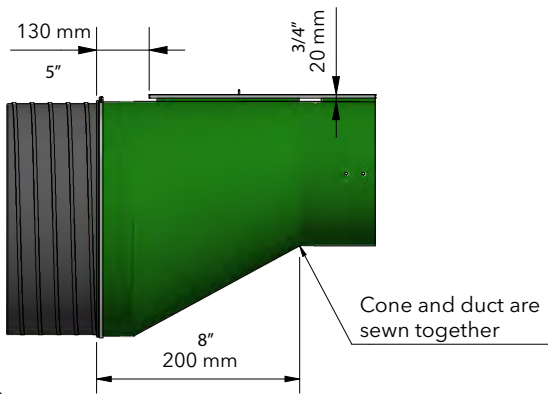

Safetrack Mini, round duct, mounting

GS-0005-01

Max. length per GreenDuct section depends on diameter. A section must never weigh more than 20 lbs/10 kg, otherwise a zipper should be fitted

Hole number and type may vary according to specific order

Max. 10\"/>

Max. 250 mm