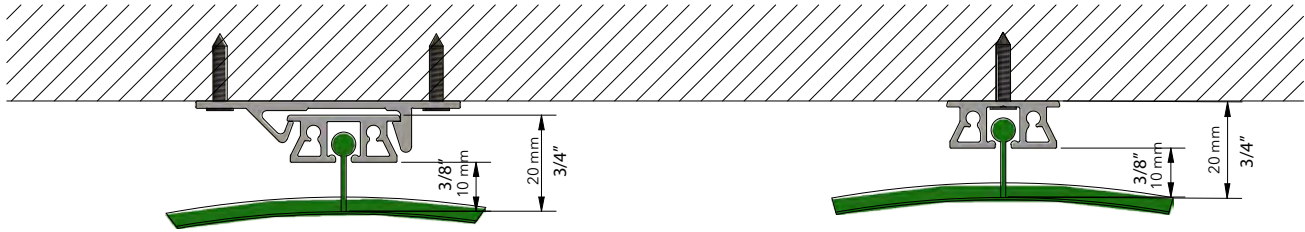

Safetrack Mini, round duct, mounting

GS-0005-01

Max. length per GreenDuct section depends on diameter. A section must never weigh more than 20 lbs/10 kg, otherwise a zipper should be fitted

Hole number and type may vary according to specific order

Max. 10\"/>

Max. 250 mm