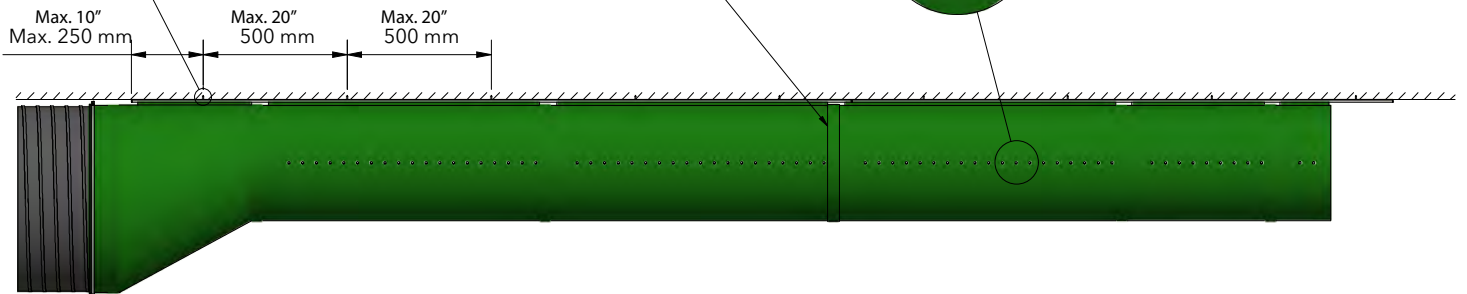

Safetrack Mini, round duct, mounting

GS-0005-01

Max. length per GreenDuct section depends on diameter. A section must never weigh more than 20 lbs/10 kg, otherwise a zipper should be fitted

Hole number and type may vary according to specific order

Max. 10\"/>

Max. 250 mm