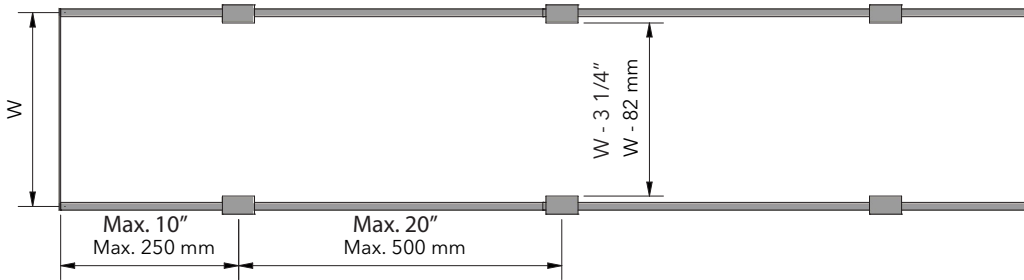

Safetrack Mini, D-duct, mounting

GD-0005-01

- L = Length duct
- LS = Length socket
- Ø = Diameter socket
- H = Height
- W = Width
- O = Offset