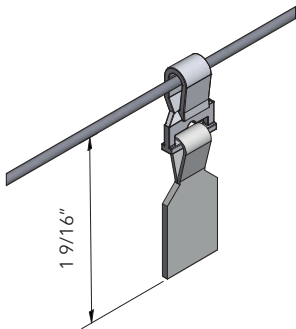

Wire Mini (Cable), double row GW-0003-US-01

Fabric ducts up to 40 ft long: 1 wire locknut per end
Over 40 ft long: 2 wire locknuts per end

Max. length per GreenDuct section depends on the diameter. A section must never weigh more than 20 lbs, otherwise a zipper should be fitted