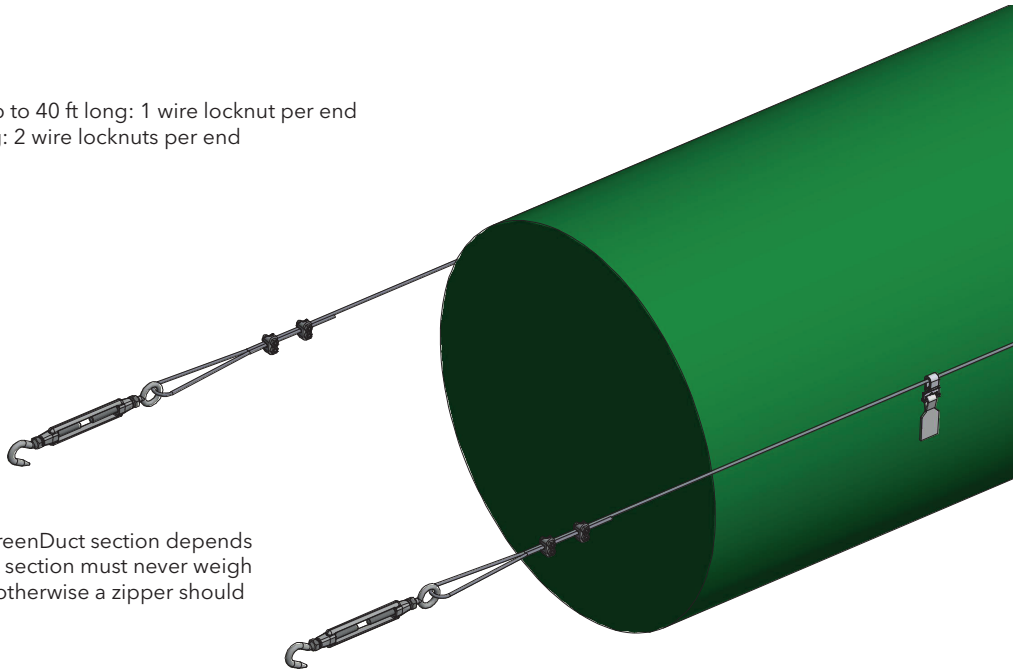

Wire Mini (Cable), double row GW-0003-US-01

Fabric ducts up to 40 ft long: 1 wire locknut per end
Over 40 ft long: 2 wire locknuts per end

Max. length per GreenDuct section depends on the diameter. A section must never weigh more than 20 lbs, otherwise a zipper should be fitted

Not inflated

Inflated