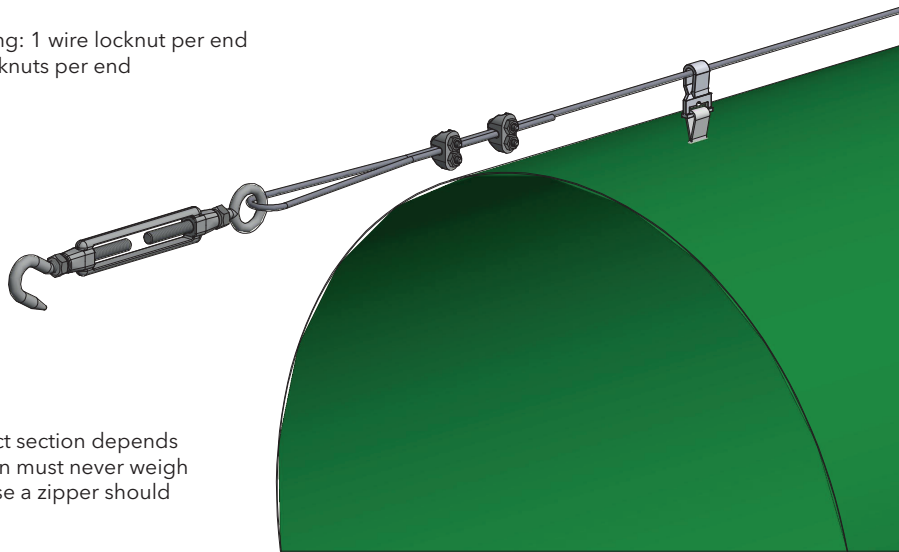

Wire Mini (Cable), single row GW-0003-US-01

Fabric ducts up to 40 ft long: 1 wire locknut per end
Over 40 ft long: 2 wire locknuts per end

Max. length per GreenDuct section depends on the diameters. A section must never weigh more than 20 lbs, otherwise a zipper should be fitted

Not inflated

Inflated