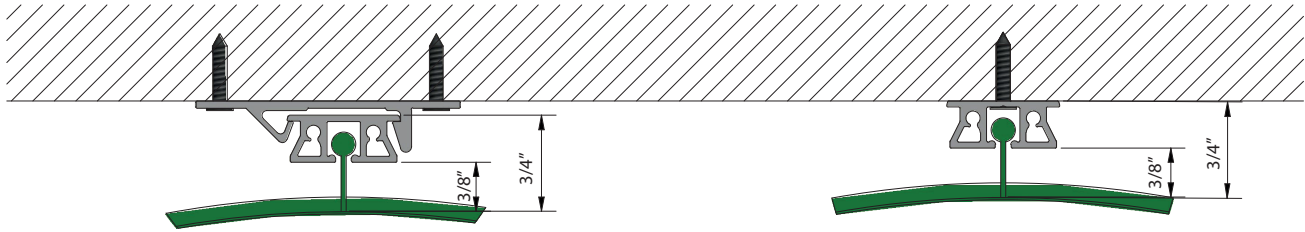

Safetrack Mini, round duct, mounting

GS-0005-US-01

Max. length per GreenDuct section depends on diameter. A section must never weigh more than 20 lbs, otherwise a zipper should be fitted

Hole number and type may vary according to specific order