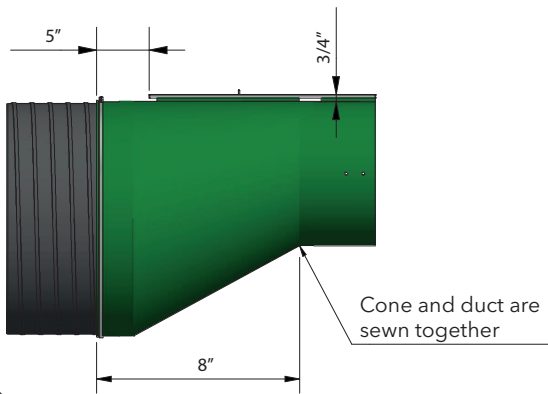

Safetrack Mini, round duct, mounting

GS-0005-US-01

Max. length per GreenDuct section depends on diameter. A section must never weigh more than 20 lbs, otherwise a zipper should be fitted

Hole number and type may vary according to specific order