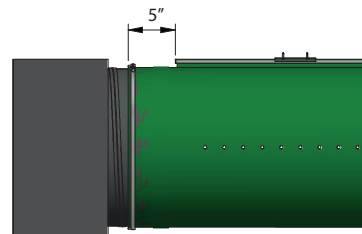

Safetrack Mini, round duct, mounting

GS-0005-US-01

Max. length per GreenDuct section depends on diameter. A section must never weigh more than 20 lbs, otherwise a zipper should be fitted

Hole number and type may vary according to specific order