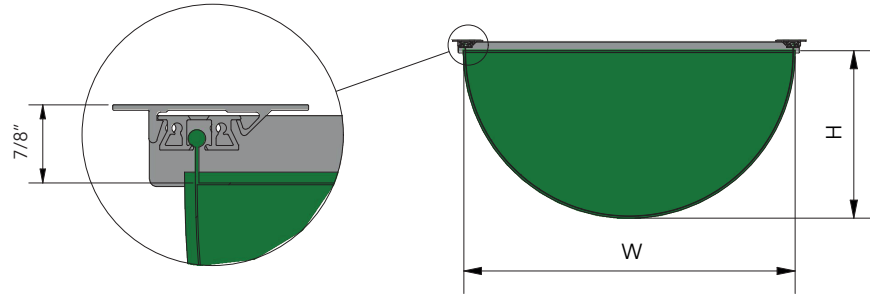

# Safetrack Mini, D-duct, connection

## GD-0006-US-01

- L = Length duct
- LS = Length socket
- Ø = Diameter socket
- H = Height
- W = Width
- O = Offset
- D = Dimension D-duct
- # = Dimension square socket

Max. length per GreenDuct section depends on the diameters. A section must never weigh more than 20 lbs, otherwise a zipper should be fitted