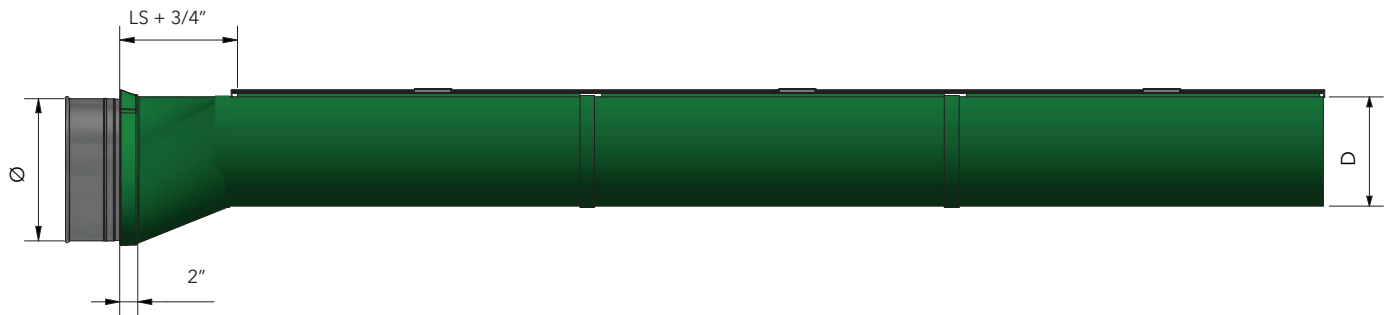

# Safetrack Mini, D-duct, connection

## GD-0006-US-01

- L = Length duct
- LS = Length socket
- Ø = Diameter socket
- H = Height
- W = Width
- O = Offset
- D = Dimension D-duct
- # = Dimension square socket

Max. length per GreenDuct section depends on the diameters. A section must never weigh more than 20 lbs, otherwise a zipper should be fitted