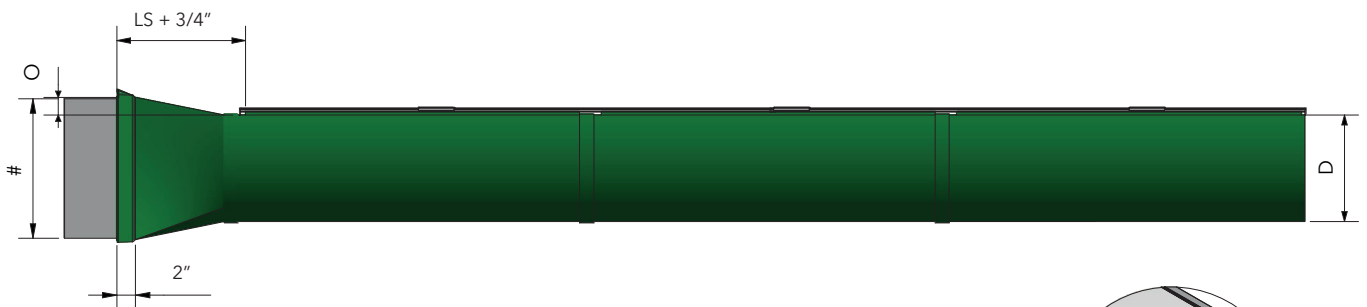

# Safetrack Mini, D-duct, connection

## GD-0006-US-01

- L = Length duct
- LS = Length socket
- Ø = Diameter socket
- H = Height
- W = Width
- O = Offset
- D = Dimension D-duct
- # = Dimension square socket

Max. length per GreenDuct section depends on the diameters. A section must never weigh more than 20 lbs, otherwise a zipper should be fitted