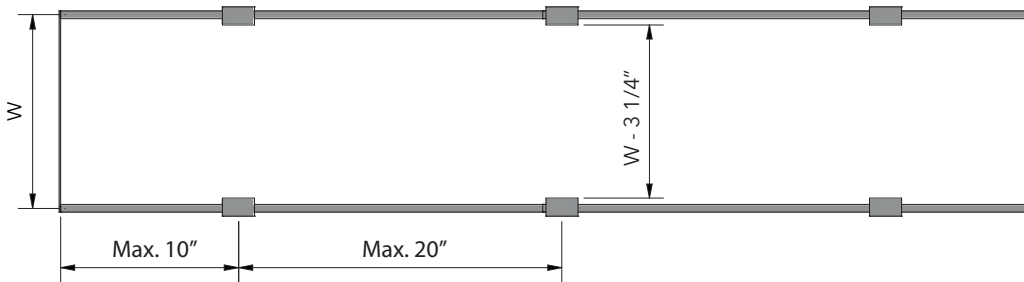

Safetrack Mini, D-duct, mounting

GD-0005-US-01

- L = Length duct
- LS = Length socket
- Ø = Diameter socket
- H = Height
- W = Width
- O = Offset